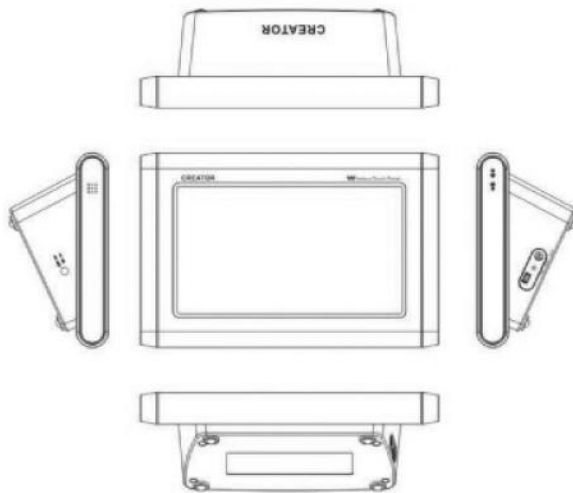

CR-Wireless G7C
(pip)

CR-Wireless G7pip
(no pip)

Size (mm):
236(L)X154.2(W)X78.0(H)

Product overview

The desktop wireless full-color touch screen, compatible with CR-PGM11, CR-PGM111 programmable controller, is easy to use, durable, and provides fast response etc.

Specifications

The parameter name		CR-Wireless G7pip	CR-Wireless G7C
Processor	CPU	S3C6410	Same as left
	RAM	256MB	Same as left
Memory	ROM	1GB	Same as left
	Screen type	a-si TFT LCD	Same as left
Display	Size	8.0"	Same as left
	Resolution	800×480	Same as left
	Aspect ratio	16:9	Same as left
	Deep color	18, 256KColor	Same as left
	Transparency	8, alpha Channel	Same as left
	Brightness	450Nit(cd/m ²)	Same as left
	Contrast	500:1	Same as left
	Backlight	WLED	Same as left
	Visual angle	Horizontal ± 70° Vertical +70°, -50°	Same as left
	Control - touch panel	Touch screen	Resistive touch screen
On/off		Power on / off self-locking	Same as left
Reset		Reset button	Same as left
The indicating light		The power indicator light: White Signal light: Orange	Same as left
Power interface		DC12V/3.3A Input	Same as left
The USB interface		Mini USB	Same as left
Audio		Speaker	Dual channel+R Stereo Output, 8Ω1W
Video	Quantity / format	1-way 8 channels; NTSC/PAL	None
	Input mode	5.8GHz Wireless radio frequency	None
	Range	<100M(Open field)	None
Wireless	RF	433MHzBarrier-free transmission distance50m	Same as left
Power consumption	The static power consumption	0.052W(7.4V/7mA)	Same as left
	Maximum power consumption	5.02W(7.4V/678mA)	4.28W(7.4V/578mA)