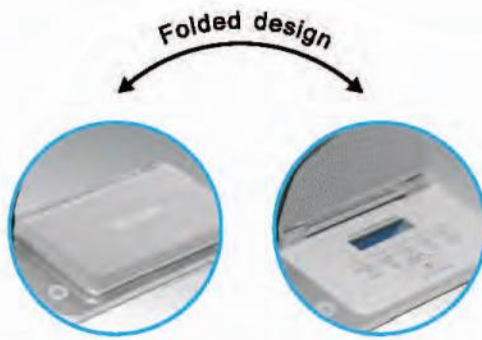

PRODUCT INTRODUCTION
DIGITAL CONFERENCE SYSTEM PRODUCTS

CR-M4202/04A2 | Chairman unit/delegate unit with folded cover

CR-M4202A2
Chairman unit

CR-M4204A2
Delegate unit

Chairman unit

Flat loudspeaker

uneven/water proof thin film

Product Function

CR-M4202A2 is a folded design chairman unit, can achieve discussion, sign in, voting, election. Use hifi louder speaker make the voice more harmonious. Loudspeaker will automatically mute to avoid howling.

Product features

- ◆ CR-M4202/4A2 has the functions of giving Discussion, voting, pressing sign-up as a whole ;
- ◆ CR-M4204A1 has the functions of giving Discussion ;
- ◆ Adopt special 8-pin high-intensity aviation connector ;
- ◆ Heart-shaped directional condenser pickup, with dual-color indicator, as red for discussion and green for applying for discussion ;
- ◆ With 2 meters connection cable ;
- ◆ Adopt turning plug MIC stand ;
- ◆ With inside magnetic speaker, headset port and volume adjustment knob ;
- ◆ Chairman unit is entitled to approve delegate's application for Discussion ;
- ◆ Chairman unit is not limited by the number of speakers ;
- ◆ Chairman unit has privilege to control the whole conference order ;
- ◆ Connection position of the chairman unit is not restricted ;
- ◆ The units are passive devices and with 24V power supply from the system controller ;
- ◆ With feedback suppression, when turning on the MIC, the speaker of the device will be automatically turned off, so as to prevent from feedback ;
- ◆ Hand-in-hand or T-shaped connection mode .

Flip type vote chairman unit
CR-M4202A2

Flip type vote delegate unit
CR-M4204A2

PARAMETER

Power supply	DC24V supplied by the control controller	Intercommunication	DIN 8-PIN
Power consumption	3W	Earphone output	9dBu, 8-32Ω, 3.5mm
Loudspeaker power	2W	Soniferous types	Cordiform capacitor
Directional pattern	Cardioids	Crosstalk attenuation	>80dB
SNR	>80dB	Distortion	<0.1%
Frequency response	60-16KHz	Sensitivity	-22dBv/Pa
Size	247L X 155W X 60H(mm)	Color	Silver